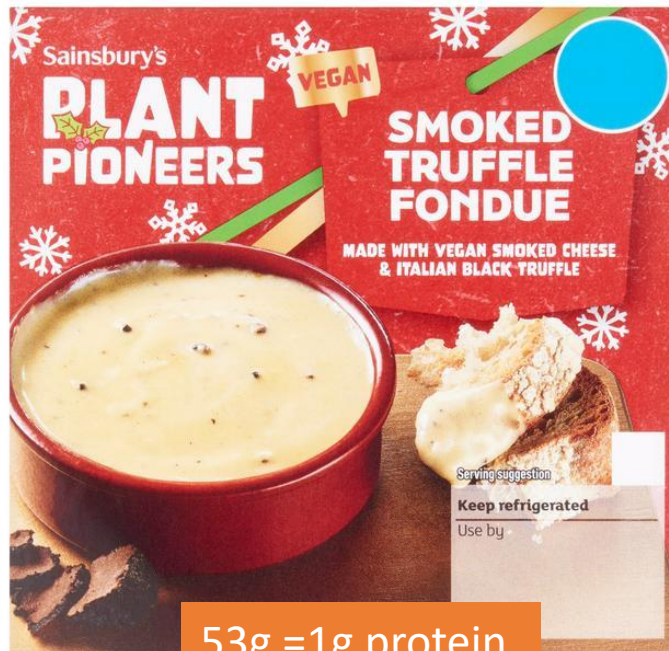

Cheddar with jalapeno and chilli: 111g = 1 exchange
 Cheddar with Garlic & Chives = exchange free
 Wensleydale and Cranberry: 167g = 1 exchange
 Smoked Cheddar style = exchange free

Plant cheese available 8th Dec:
 protein content not available
 At the time of publishing this list